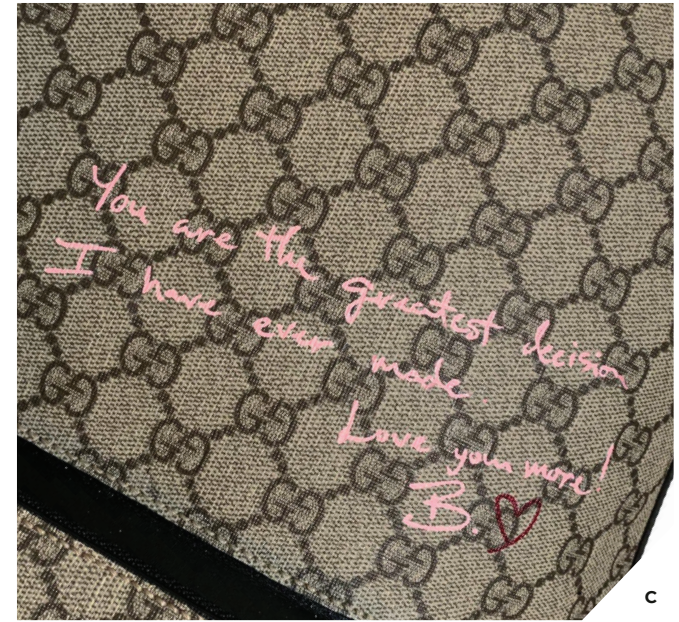

Notes of Sentiment

DESIGNS STARTING AT $500

PRICING DEPENDS ON COMPLEXITY OF ARTWORK.

| LEFTY'S RIGHT MIND |