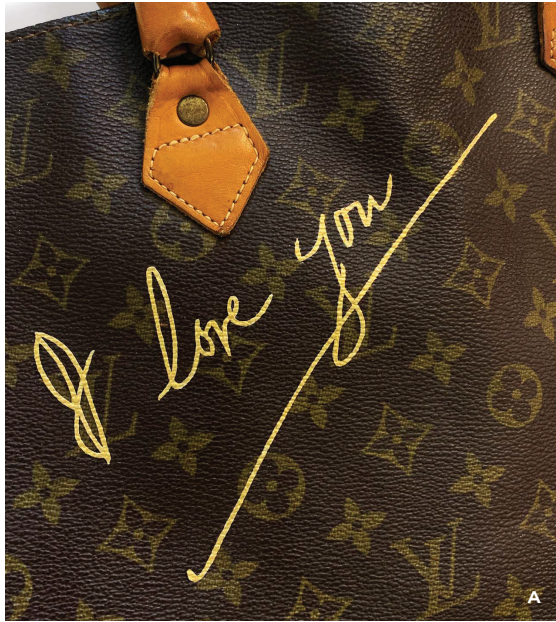

Notes of Sentiment

DESIGNS STARTING AT $500

PRICING DEPENDS ON COMPLEXITY OF ARTWORK.

| LEFTY'S RIGHT MIND |